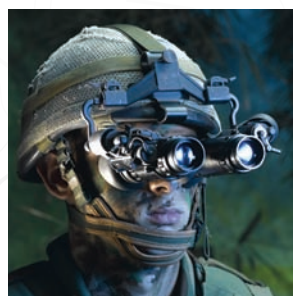

Mini N/SEAS for driver