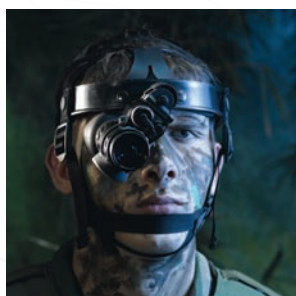

Cap-type head mount